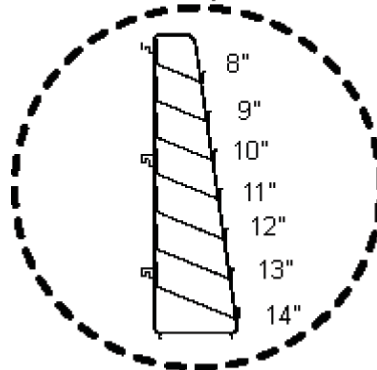

## WIRE CANDY RACK<sup>D</sup>

The Wire Candy Rack for Gondola/Wall shelving is used to display small boxes of candy, cookies and other snack items. It may be used on either a Base Shelf or an Upper Shelf. The unit is 24" tall and 8" deep. It is available in 36" or 48" widths with 1" OC wire spacing.

## WCANR-(NW)

WCANR .....Wire Candy Rack  
 NW .....Nominal Width 36", 48"  
 .....(91.44 cm, 121.92 cm)

## WIRE CANDY RACK FOR GONDOLA<sup>D</sup>

The Wire Candy Rack for Gondola/Wall shelving is used to display small boxes of packaged candy, cookies and snacks. Designed to be used on the Base Shelf of Gondola/Wall shelving. The unit is 48" tall and 13½" deep. It is available in 36" or 48" widths with 1" OC wire spacing.

### Pocket Depth Detail