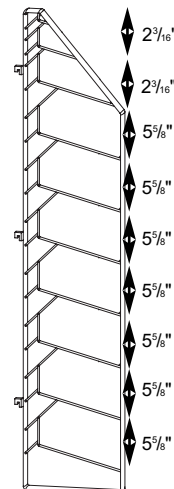

## WIRE CANDY RACK FOR GONDOLA<sup>D</sup>

The Wire Candy Rack for Gondola/Wall shelving is used to display small boxes of packaged candy, cookies and snacks. Designed to be used on the Base Shelf of Gondola/Wall shelving. The unit is 48" tall and 13½" deep. It is available in 36" or 48" widths with 1" OC wire spacing.

### Pocket Depth Detail

## WCRFG-(NW)

WCRFG .....Wire Candy Rack for Gondola  
 NW .....Nominal Width 36" or 48" (91.44 cm or 121.92 cm)

Width			Wt.
36"	WCRFG-36	\$160.20	27.9
48"	WCRFG-48	\$160.20	35.7

• Optional color... add \$5.00 each.

## TEN LEVEL WIRE CANDY RACK FOR GONDOLA<sup>C</sup>

The Ten Level Wire Candy Rack for Gondola ships as one piece providing quick installation into any Madix Gondola/Wall Uprights. Each individual pocket has a 13 degree slant from the back to the front of the unit. This slant naturally feeds merchandise in front of the customers. Every wire candy pocket has a 1¼" metal tag mold and 1" OC wire spacing. The top pocket is 6" deep, the second pocket is 10" deep, while the remaining pockets are 12" deep. Load capacity is 250 lbs.