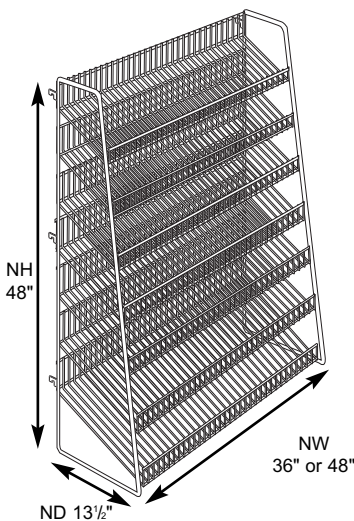

## WIRE CANDY RACK<sup>D</sup>

The Wire Candy Rack for Gondola/Wall shelving is used to display small boxes of candy, cookies and other snack items. It may be used on either a Base Shelf or an Upper Shelf. The unit is 24" tall and 8" deep. It is available in 36" or 48" widths with 1" OC wire spacing.

Width			Wt.
36"	WCANR-36	\$79.45	10.4
48"	WCANR-48	\$79.45	13.0

• Optional color... add \$3.00 each.

## WCANR-(NW)

WCANR .....Wire Candy Rack  
 NW .....Nominal Width 36", 48"  
 .....(91.44 cm, 121.92 cm)

## WIRE CANDY RACK FOR GONDOLA<sup>D</sup>

The Wire Candy Rack for Gondola/Wall shelving is used to display small boxes of packaged candy, cookies and snacks. Designed to be used on the Base Shelf of Gondola/Wall shelving. The unit is 48" tall and 13½" deep. It is available in 36" or 48" widths with 1" OC wire spacing.