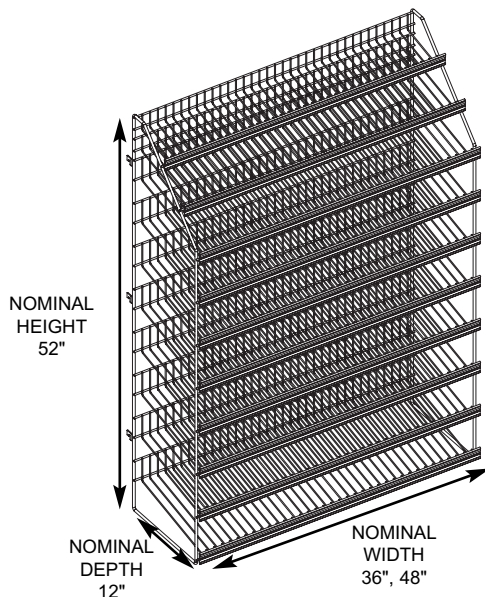

## WIRE CANDY RACK FOR GONDOLA<sup>D</sup>

The Wire Candy Rack for Gondola/Wall shelving is used to display small boxes of packaged candy, cookies and snacks. Designed to be used on the Base Shelf of Gondola/Wall shelving. The unit is 48" tall and 13½" deep. It is available in 36" or 48" widths with 1" OC wire spacing.

### Pocket Depth Detail

## WCRFG-(NW)

WCRFG .....Wire Candy Rack for Gondola  
 NW .....Nominal Width 36" or 48" (91.44 cm or 121.92 cm)

Width			Wt.
36"	WCRFG-36	\$160.20	27.9
48"	WCRFG-48	\$160.20	35.7

• Optional color... add \$5.00 each.

## TEN LEVEL WIRE CANDY RACK FOR GONDOLA<sup>C</sup>

The Ten Level Wire Candy Rack for Gondola ships as one piece providing quick installation into any Madix Gondola/Wall Uprights. Each individual pocket has a 13 degree slant from the back to the front of the unit. This slant naturally feeds merchandise in front of the customers. Every wire candy pocket has a 1¼" metal tag mold and 1" OC wire spacing. The top pocket is 6" deep, the second pocket is 10" deep, while the remaining pockets are 12" deep. Load capacity is 250 lbs.