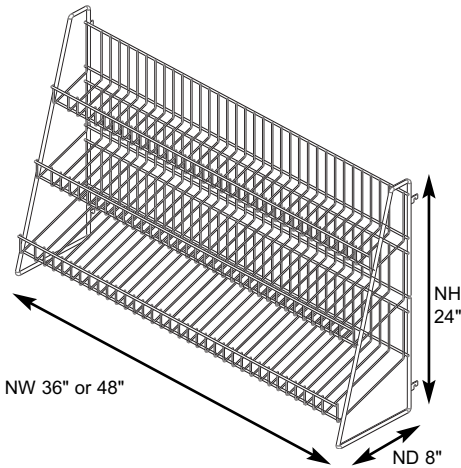

## WIRE CANDY RACK<sup>D</sup>

The Wire Candy Rack for Gondola/Wall shelving is used to display small boxes of candy, cookies and other snack items. It may be used on either a Base Shelf or an Upper Shelf. The unit is 24" tall and 8" deep. It is available in 36" or 48" widths with 1" OC wire spacing.

## WCANR-(NW)

WCANR .....Wire Candy Rack  
 NW .....Nominal Width 36", 48"  
 .....(91.44 cm, 121.92 cm)

## WIRE CANDY RACK FOR GONDOLA<sup>D</sup>

The Wire Candy Rack for Gondola/Wall shelving is used to display small boxes of packaged candy, cookies and snacks. Designed to be used on the Base Shelf of Gondola/Wall shelving. The unit is 48" tall and 13½" deep. It is available in 36" or 48" widths with 1" OC wire spacing.

## TEN LEVEL WIRE CANDY RACK FOR GONDOLA<sup>C</sup>

The Ten Level Wire Candy Rack for Gondola ships as one piece providing quick installation into any Madix Gondola/Wall Uprights. Each individual pocket has a 13 degree slant from the back to the front of the unit. This slant naturally feeds merchandise in front of the customers. Every wire candy pocket has a 1¼" metal tag mold and 1" OC wire spacing. The top pocket is 6" deep, the second pocket is 10" deep, while the remaining pockets are 12" deep. Load capacity is 250 lbs.